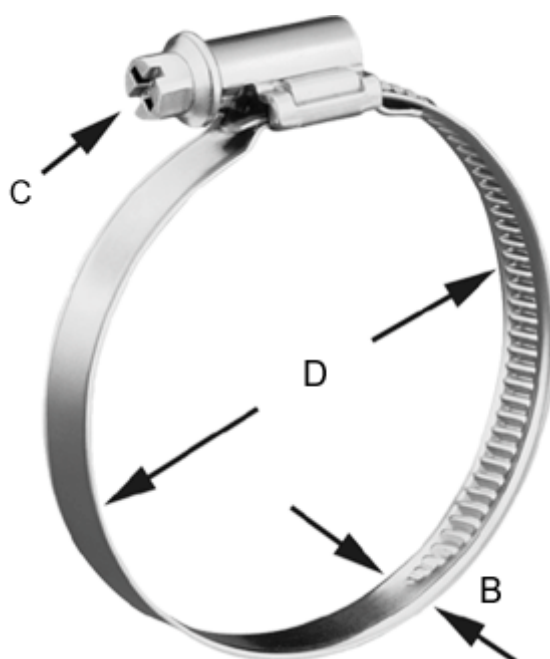

Article number: 021367705100

Description: Worm Drive Hose Clip
TORRO 90-110/12 C7 W5

Measures

C (screw type) = C7 - 7mm

Diameter D = 90-110

Width B = 12.0